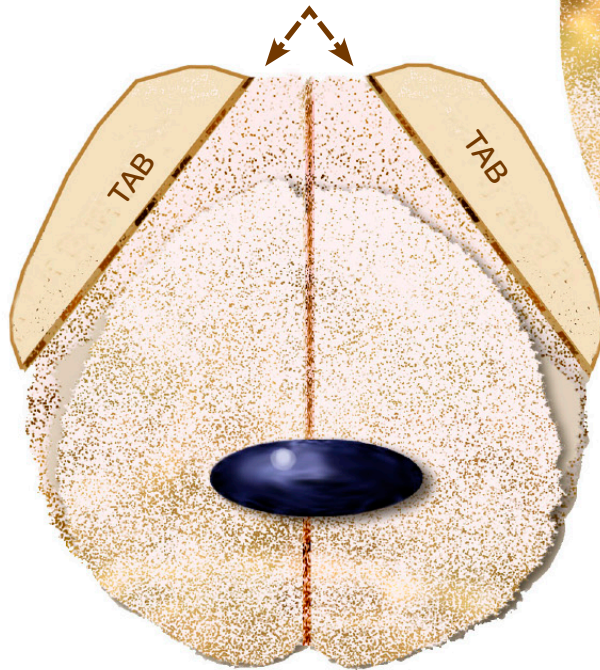

Panda

In "Gloria's Story," the flower friends learn about the panda. Did you know pandas like to eat bamboo? Put on this mask and act like a panda nibbling bamboo!

Fold nose (below) down the middle to make a tent shape. Fold tabs under at dotted lines. Tape or glue folded tabs on nose to matching area on face. Make sure red mouth shows at bottom.

To form chin, cut along dotted line and glue or tape over triangle. 